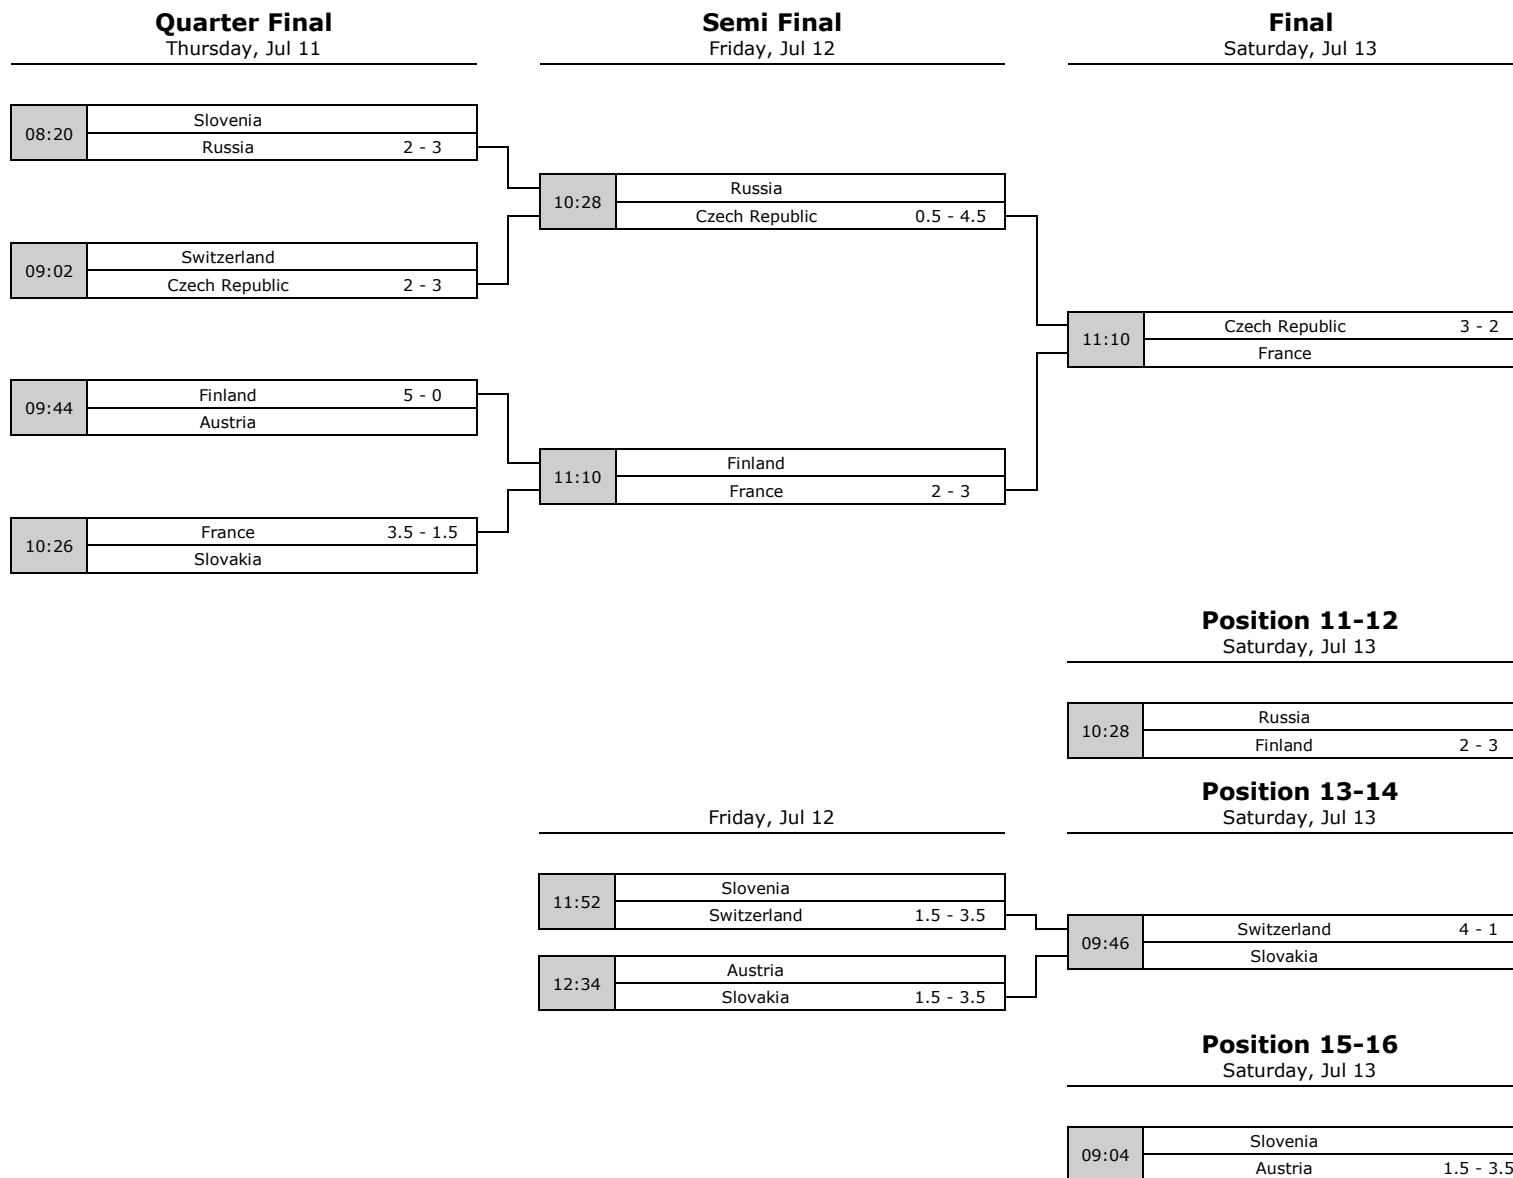

EUROPEAN LADIES' TEAM CHAMPIONSHIP

IS Molas GC, Italy
9-13 July 2019

Flight B

EUROPEAN LADIES' TEAM CHAMPIONSHIP

IS Molas GC, Italy
9-13 July 2019

MATCH RESULT Flight B

Quarter Final

Thursday, Jul 11

Slovenia			Russia		
Pia Babnik / Tijana Jovicevic Kovacic	1	2 Holes	0	Kristina Ponomareva / Polina Marina	
Hana Mirnik	1	2&1	0	Ekaterina Malakhova	
Vida Obersnel	0		1	2&1	Nataliya Guseva
Lara Jecnik	0		1	2 Holes	Alexandra Chekalina
Inja Fric	0		1	3&2	Sofia Anokhina
	2			3	

Quarter Final

Thursday, Jul 11

Switzerland			Czech Republic		
Nathalie Armbruster / Chiara Tamburlini	1	4&3	0	Kristina Frydlova / Marie Lunackova	
Vanessa Knecht	0		1	19th	Jana Melichova
Klara Wildhaber	0		1	2&1	Sara Kouskova
Gioia Carpinelli	1	5&4	0		Frantiska Lunackova
Tiffany Arafı	0		1	3&2	Tereza Melecka
	2			3	

Quarter Final

Thursday, Jul 11

Finland			Austria		
Emilia Tukiainen / Daniella Barrett	1	3&2	0	Katharina Muehlbauer / Chantal Dueringer	
Anna Backman	1	3&1	0	Leonie Bettel	
Kiira Riihjarvi	1	1 Hole	0	Janika Ruetimann	
Elina Saksa	1	1 Hole	0	Isabella Holpfer	
Petra Salko	1	1 Hole	0	Emma Spitz	
	5			0	

Quarter Final

Thursday, Jul 11

France			Slovakia		
Yvie Chauche Prat / Elodie Chapelet	½	Halved	½	Michaela Vavrova / Lea Klimentova	
Pauline Roussin Bouchard	1	6&5	0	Laila Hrindova	
Chloe Salort	0		1	1 Hole	Natalia Heckova
Gala Dumez	1	1 Hole	0	Katarina Drocarova	
Candice Mahe	1	4&2	0	Anika Bolcikova	
	3.5			1.5	

Semi Final

Friday, Jul 12

Russia			Czech Republic		
Polina Marina / Kristina Ponomareva	0	1 Hole	1	Marie Lunackova / Frantiska Lunackova	
Ekaterina Malakhova	0	1 Hole	1	Tereza Melecka	
Nataliya Guseva	½	Halved	½	Jana Melichova	
Alexandra Chekalina	0		1	4&3	Kristina Frydlova
Sofia Anokhina	0		1	2 Holes	Sara Kouskova
	0.5			4.5