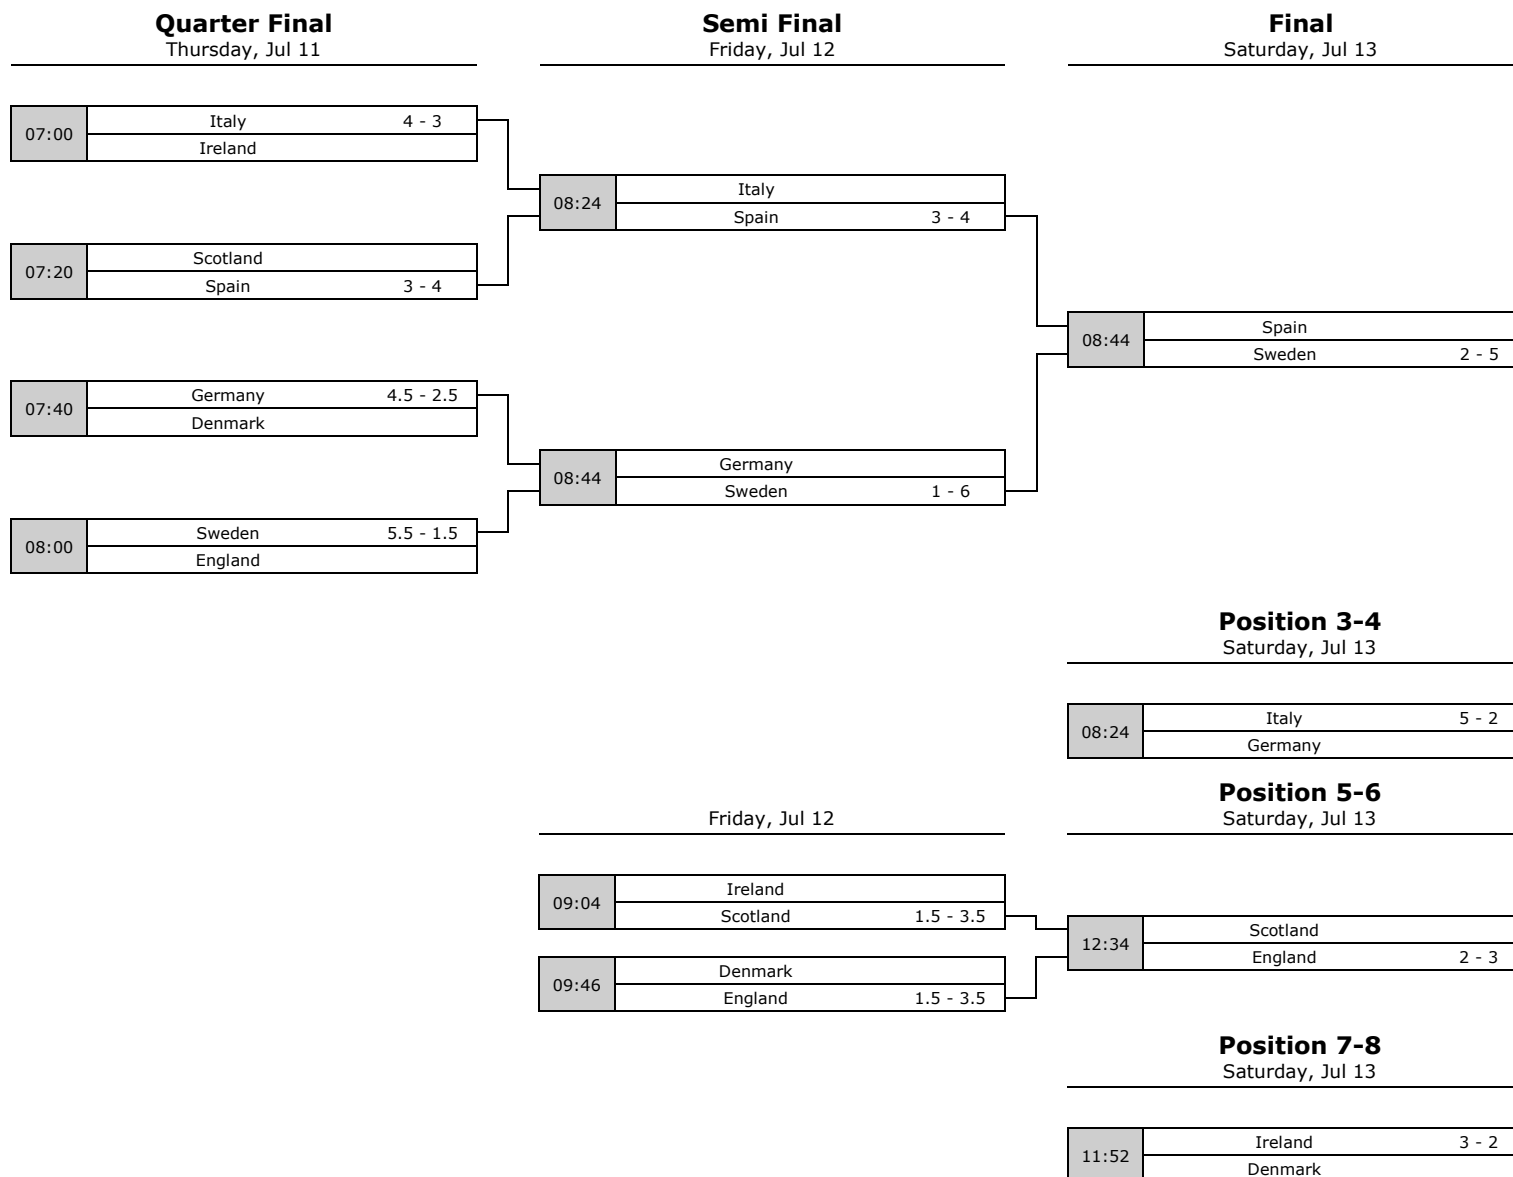

EUROPEAN LADIES' TEAM CHAMPIONSHIP

IS Molas GC, Italy
9-13 July 2019

Flight A

EUROPEAN LADIES' TEAM CHAMPIONSHIP

IS Molas GC, Italy
9-13 July 2019

MATCH RESULT Flight A

Quarter Final

Thursday, Jul 11

Italy			Ireland		
Alessia Nobilio / Alessandra Fanali	1	3&2	0	Annabel Wilson / Jessica Ross	
Anna Zanusso / Letizia Bagnoli	0		4&3	Lauren Walsh / Paula Grant	
Angelica Moresco	0		4&2	Annabel Wilson	
Clara Manzalini	0		2&1	Jessica Ross	
Alessia Nobilio	1	2&1	0	Paula Grant	
Alessandra Fanali	1	4&3	0	Shannon Burke	
Anna Zanusso	1	3&1	0	Lauren Walsh	
	4			3	

Quarter Final

Thursday, Jul 11

Scotland			Spain		
Hazel MacGarvie / Chloe Goadby	1	2&1	0	Marta Perez Sanmartin / Marta Garcia Llorca	
Shannon McWilliam / Hannah Darling	0		5&4	Ana Pelaez / Teresa Toscano	
Hazel MacGarvie	0		20th	Maria Herraiez Galvez	
Hannah Darling	0		2 Holes	Teresa Toscano	
Penny Brown	0		1 Hole	Ana Pelaez	
Shannon McWilliam	1	1 Hole	0	Marta Perez Sanmartin	
Chloe Goadby	1	3&1	0	Marta Garcia Llorca	
	3			4	

Quarter Final

Thursday, Jul 11

Germany			Denmark		
Sophia Zeeb / Sophie Hausmann	0		19th	1	Puk Lyng Thomsen / Marie Lund - Hansen
Polly Mack / Leonie Harm	1	1 Hole		0	Cecilie Finne - Ipsen / Sofie Kibsgaard
Aline Krauter	1	3&2		0	Puk Lyng Thomsen
Sarina Schmidt	1	4&2		0	Cecilie Finne - Ipsen
Leonie Harm	1	3&2		0	Marie Lund - Hansen
Polly Mack	½		Halved	½	Karen Fredgaard
Sophie Hausmann	0		4&3	1	Sofie Kibsgaard
	4.5			2.5	

Quarter Final

Thursday, Jul 11

Sweden			England		
Frida Kinhult / Linn Grant	1	3&2	0	Emily Toy / Annabell Fuller	
Beatrice Wallin / Sara Kjellker	1	20th	0	Lily May Humphreys / Alice Hewson	
Ingrid Lindblad	1	3&2	0	Lily May Humphreys	
Maja Stark	0		3&2	1	Annabell Fuller
Sara Kjellker	1	3&2	0	Alice Hewson	
Linn Grant	1	5&4	0	Emily Toy	
Frida Kinhult	½		Halved	½	Lianna Bailey
	5.5			1.5