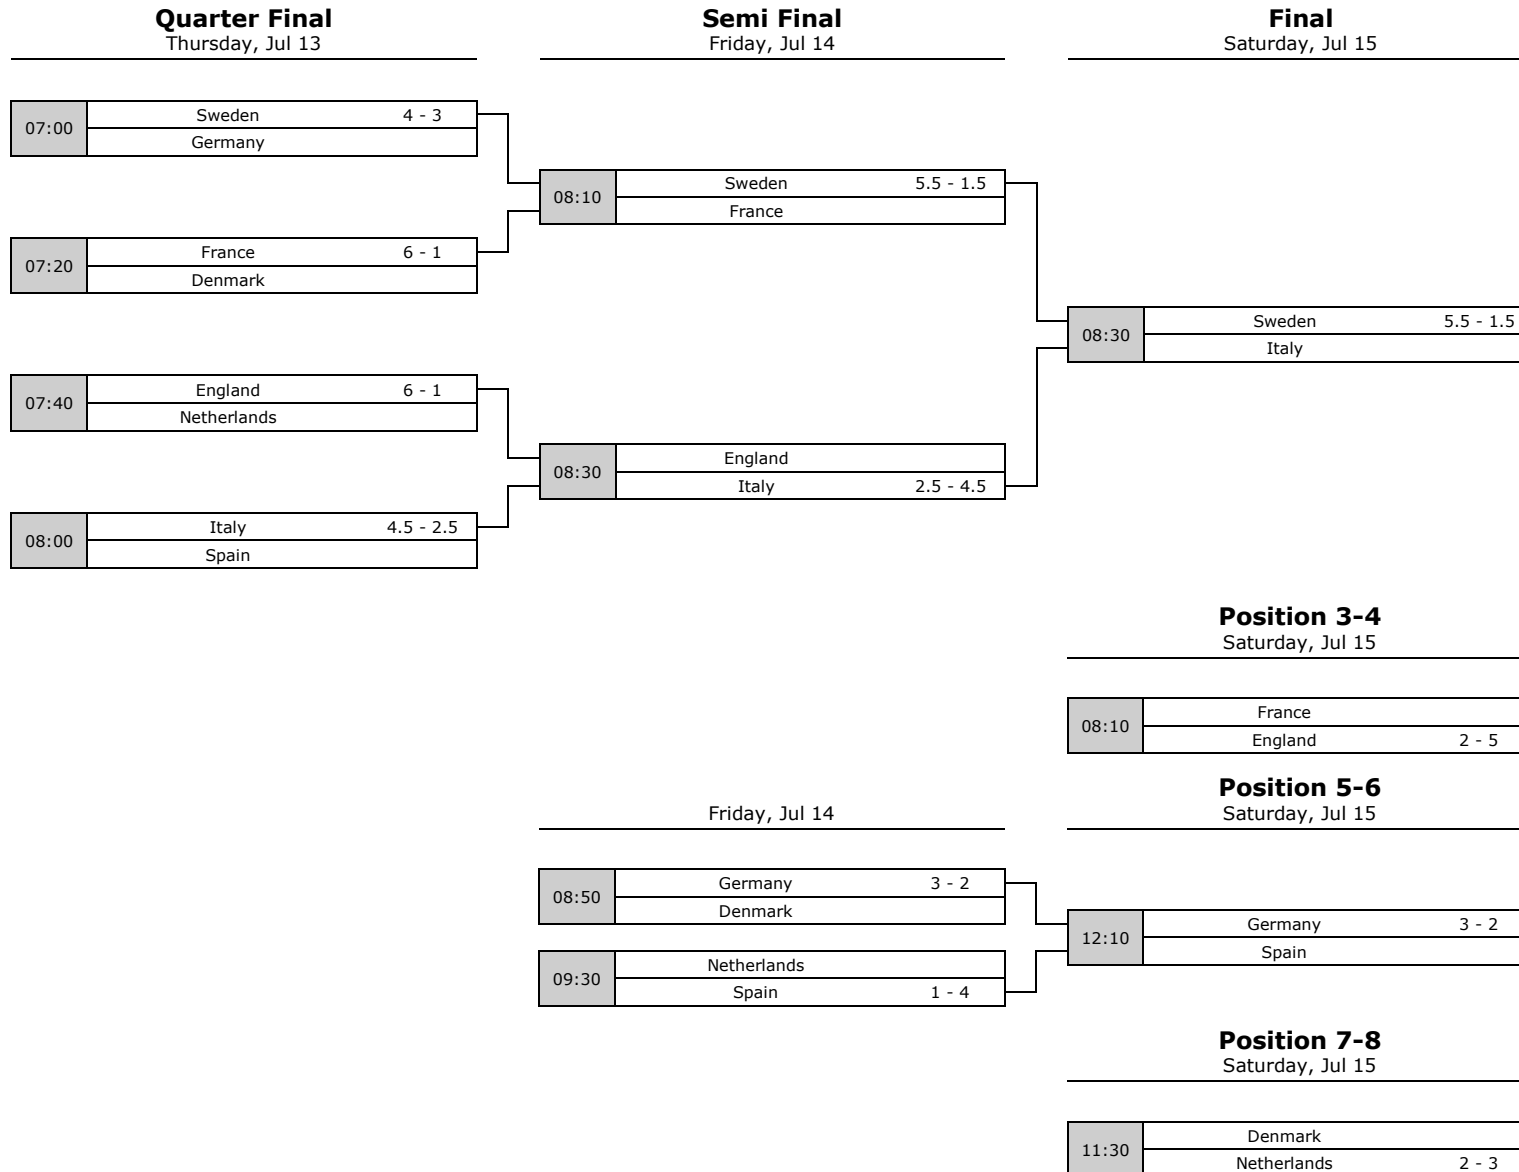

European Girls' Team Championship – Flight A

St Laurence Golf, Finland 11 – 15 July 2017

European Girls' Team Championship

St Laurence Golf, Finland

11 – 15 July 2017

MATCH RESULT

Flight A

Quarter Final

Thursday, Jul 13

Sweden				Germany			
Maja Stark / Linn Grant	1	19th		0	Aline Krauter / Ester Henseleit		
Julia Engstrom / Amanda Linnér	0		2&1	1	Alexandra Försterling / Hannah Karg		
Beatrice Wallin	1	3&2		0	Sarina Schmidt		
Frida Kinhult	1	6&4		0	Aline Krauter		
Maja Stark	1	2&1		0	Alexandra Försterling		
Julia Engstrom	0		1 Hole	1	Ester Henseleit		
Linn Grant	0		1 Hole	1	Celina Sattelkau		
	4			3			

Quarter Final

Thursday, Jul 13

France				Denmark			
Agathe Laisne / Candice Mahe	1	6&4		0	Karen Fredgaard / Smilla Sønderby		
Mathilde Claisse / Elisabeth Codet	1	5&3		0	Cecilie B.S. Nielsen / Sophia Carlsen		
Pauline Roussin-Bouchard	1	1 Hole		0	Karen Fredgaard		
Mathilde Claisse	1	19th		0	Cecilie B.S. Nielsen		
Charlotte Liautier	1	2 Holes		0	Smilla Sønderby		
Agathe Laisne	0		3&1	1	Fie Olsen		
Candice Mahe	1	W/O		0	Marie-Louise Tommerup		
	6			1			

Quarter Final

Thursday, Jul 13

England				Netherlands			
Hollie Muse / Samatha Fuller	1	1 Hole		0	Mayka Hoogeboom / Jennifer Sepers		
Amelia Williamson / Lily May Humphreys	1	6&5		0	Anouk Sohier / Danielle Modder		
Amelia Williamson	1	2&1		0	Mayka Hoogeboom		
Lily May Humphreys	1	6&4		0	Jennifer Sepers		
Isobel Wardle	1	W/O		0	Anouk Sohier		
Emily Price	½	Halved		½	Lauren Holmey		
Samatha Fuller	½	Halved		½	Danielle Modder		
	6			1			

Quarter Final

Thursday, Jul 13

Italy				Spain			
Caterina Don / Alessandra Fanali	1	3&1		0	Blanca Fernandez Garcia-Poggio / Elena Arias		
Alessia Nobilio / Emilie Alba Paltrinieri	0		1 Hole	1	Paula Neira Garcia / Raquel Olmos Ros		
Letizia Bagnoli	1	3&2		0	Blanca Fernandez Garcia-Poggio		
Alessandra Fanali	1	4&3		0	Elena Arias Quiros		
Alessia Nobilio	1	2 Holes		0	Marta Garcia Llorca		
Caterina Don	½	Halved		½	Raquel Olmos Ros		
Benedetta Moresco	0		4&3	1	Paula Neira Garcia		
	4.5			2.5